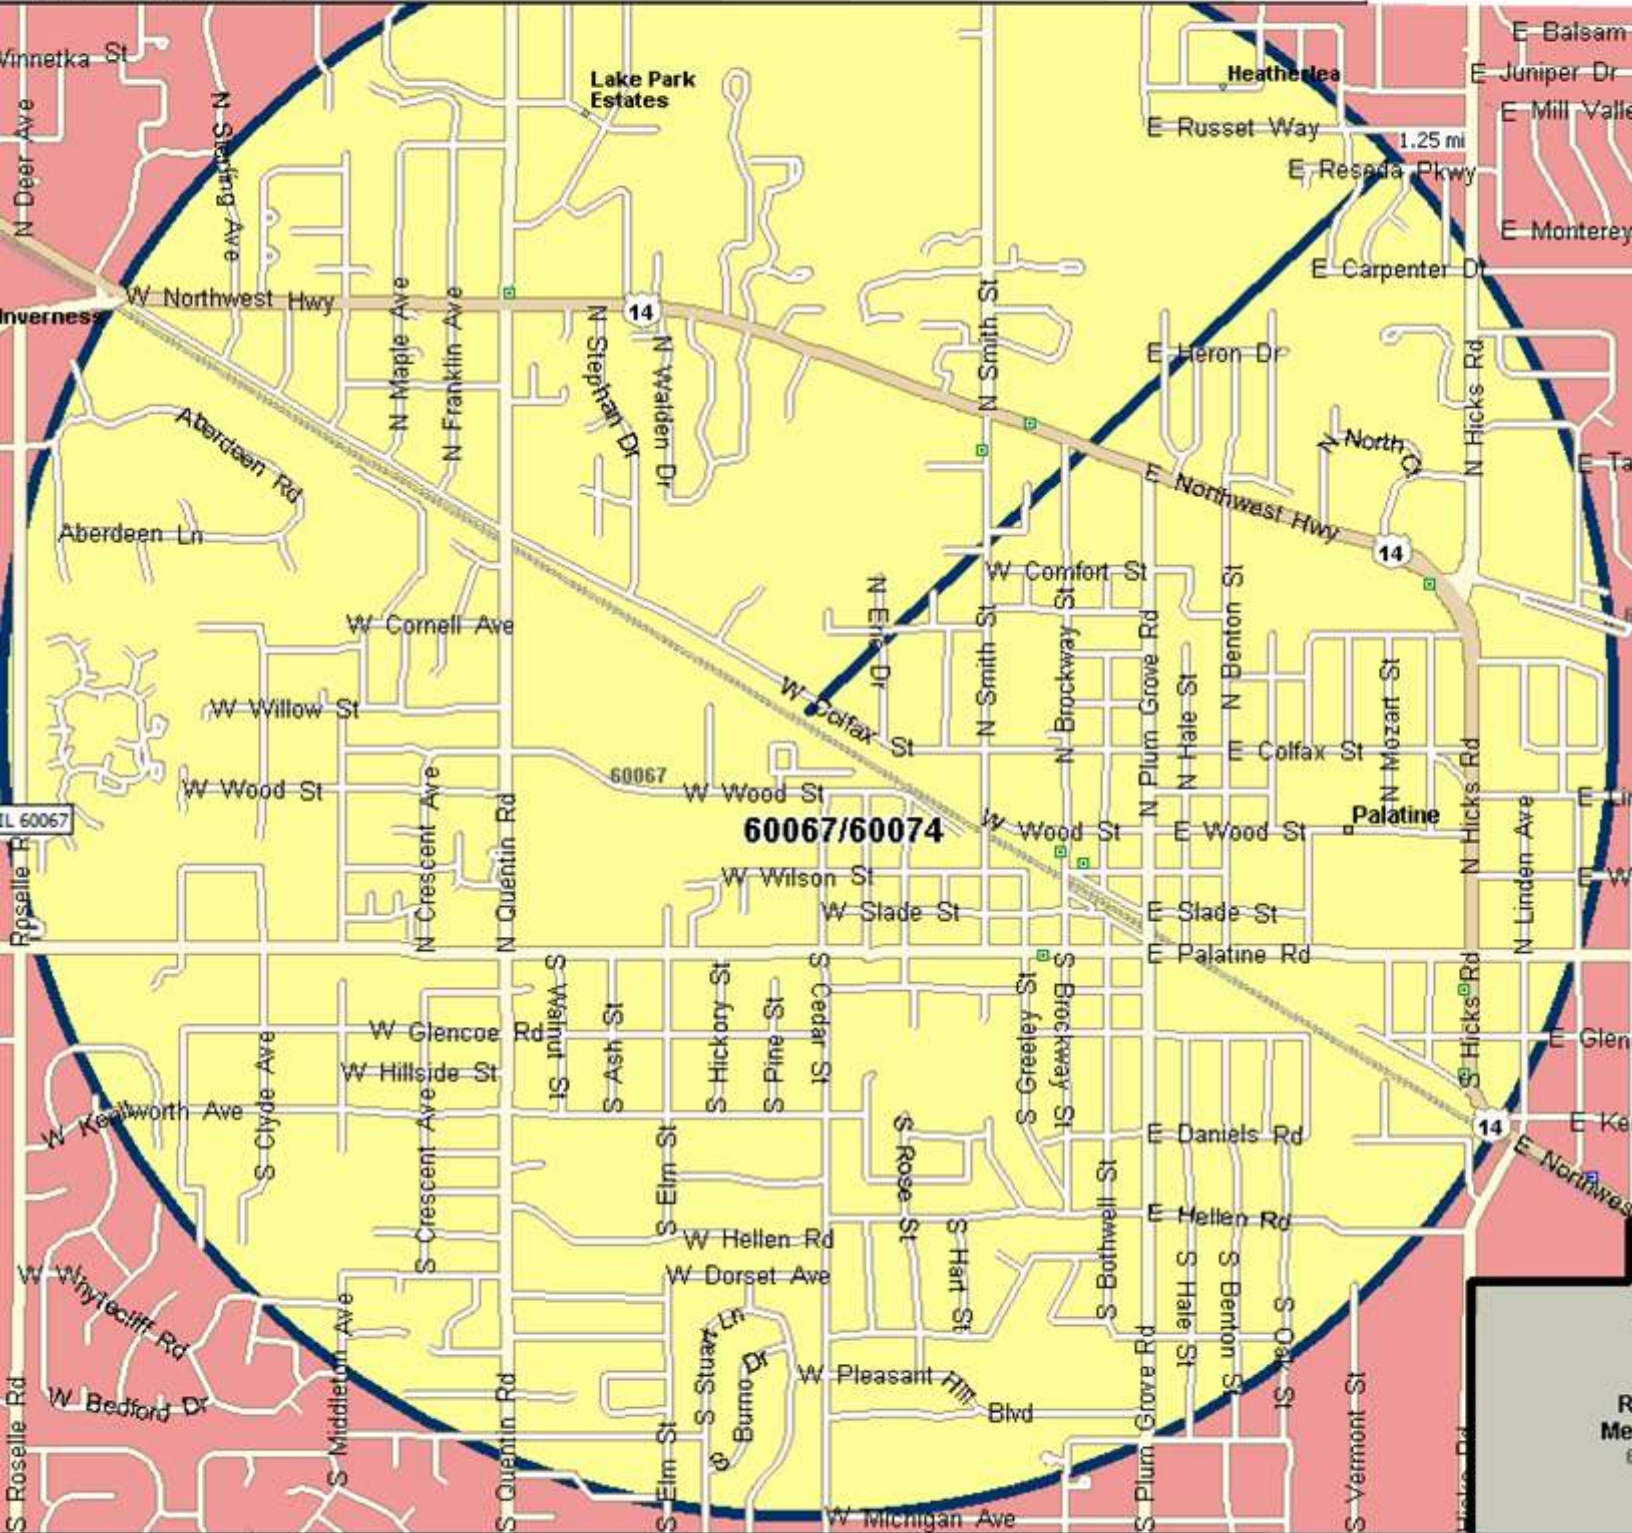

Palatine  
60067/60074  
1.25 mile radius

First Class Flyer Delivery  
847-973-5566  
sales@firstclassflyerdelivery.com

Contract Close Date

Distribution Date

- 2/1/10
- 4/1/10
- 6/1/10
- 8/1/10
- 10/1/10

- 3/10/10
- 5/12/10
- 7/14/0
- 9/15/10
- 11/10/10

scale - miles